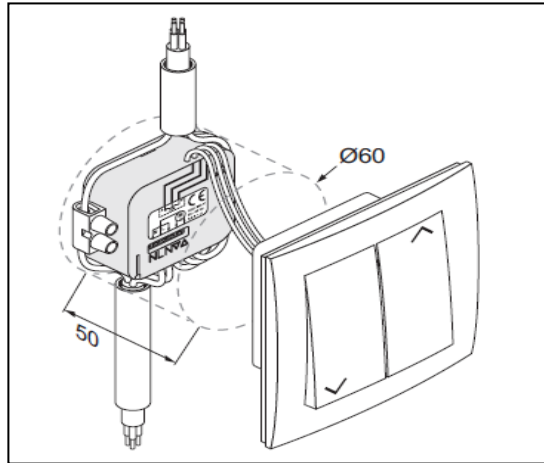

INSTALLATION SPECIFICATIONS