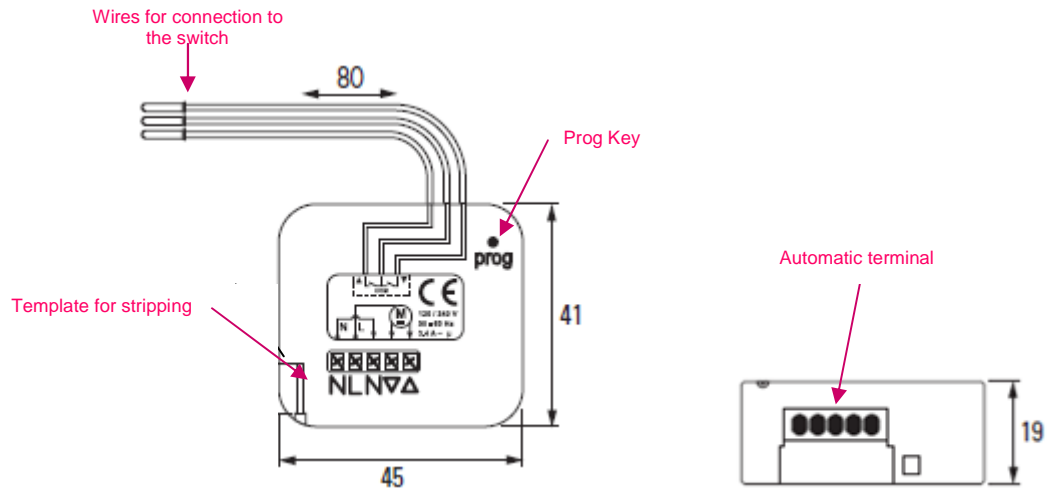

DESCRIPTION

COMPATIBILITIES

Light system compatibility:

Halogen (P<500W)
Led and fluo-compact (P<60W)

Radio compatibility:

All SOMFY RTS transmitter (sequential included) – up to 12 transmitters

Switch compatibility:

Stable switch
Instable switch