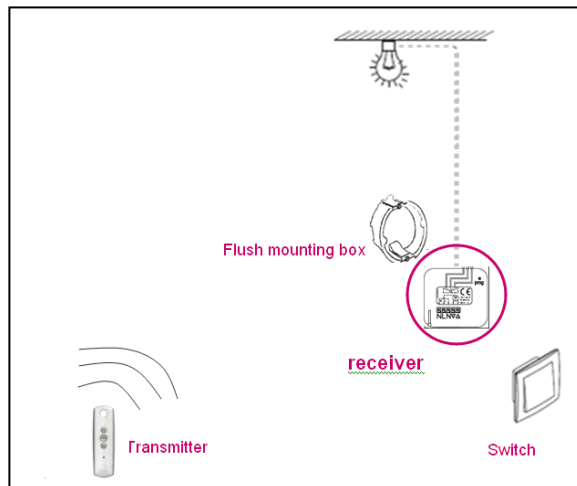

Radio receiver for Lighting

Usage:

To control light with the radio SOMFY RTS while keeping the existing switch as a local command

Installation:

2 options for installation =

- Integration into a recessed box* behind the switch
(Scheme represented on the right)

- Integration in the cell (without switch)

Setting with RTS ergonomics (Prog - Prog)

FUNCTIONS

Command from the transmitter: ON / OFF

Command from the switch : ON / OFF

*Depth 50 mm boxes recommended (more details in compatibility results part)

TECHNICAL SPECIFICATIONS

Box	Material	ABS PA66 chargé
	Color	White
	Size	Module 45 x 41 x 19 mm Packaging 89 x 89 x 40 mm
	Protection factor against solid & splashproof Class	IP 20 (After installation) III
Power supply	Power supply Standby Consumption	120-230V / 50-60Hz 0.5W
Radio frequency Range		433.42 MHz 200m in free field 20m between 2 reinforced concrete walls
Protocol Antenna		RTS Integrated
Temperature range	Storing Working	-30°C / +70°C - 20°C / +55°C
Drop test		Using: at 20°C 1/face (height : 1.2m)
Weight		70g (packaging with receiver) 38g Receiver
Standard (CE) Compliance with EN60669-1 / 60669-2-1 (Standard for Switches for household and similar fixed electrical installations)		
UL 508 (in progress)		