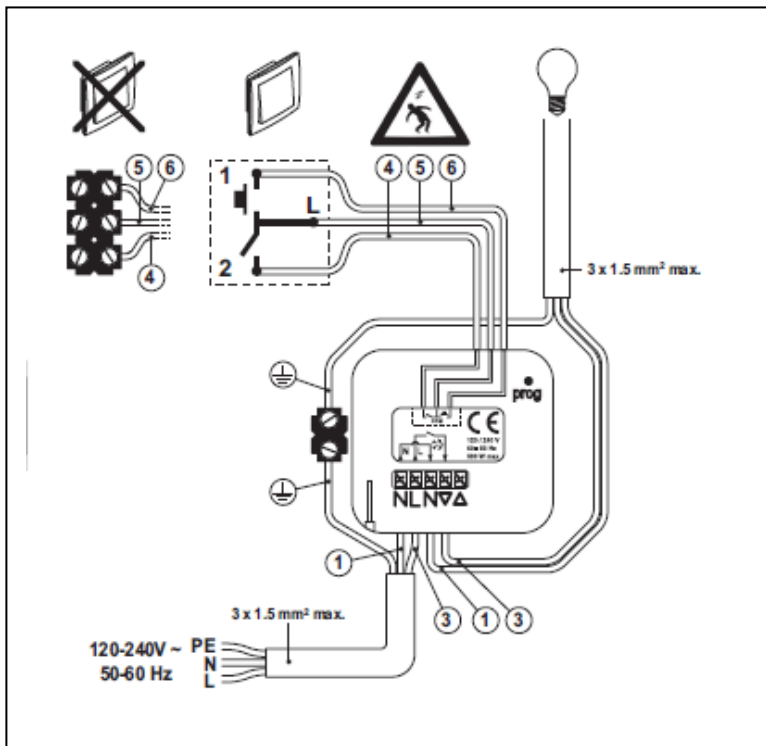

- Integration in the cell (without switch)

Setting with RTS ergonomics (Prog - Prog)

FUNCTIONS

Command from the transmitter: ON / OFF

Command from the switch : ON / OFF

*Depth 50 mm boxes recommended (more details in compatibility results part)

TECHNICAL SPECIFICATIONS

Box	Material	ABS PA66 chargé
	Color	White
	Size	Module 45 x 41 x 19 mm Packaging 89 x 89 x 40 mm
	Protection factor against solid & splashproof Class	IP 20 (After installation) III
Power supply	Power supply Standby Consumption	120-230V / 50-60Hz 0.5W
Radio frequency Range		433.42 MHz 200m in free field 20m between 2 reinforced concrete walls
Protocol Antenna		RTS Integrated
Temperature range	Storing Working	-30°C / +70°C - 20°C / +55°C
Drop test		Using: at 20°C 1/face (height : 1.2m)
Weight		70g (packaging with receiver) 38g Receiver
Standard (CE) Compliance with EN60669-1 / 60669-2-1 (Standard for Switches for household and similar fixed electrical installations)		
UL 508 (in progress)		

Stable switch
Instable switch

INSTALLATION SPECIFICATIONS

Electrical installation scheme

	FR	GB	DE	NL	ES
0	Vert / Jaune	Green / Yellow	Grün / Gelb	Groen / Geel	Verde / Amarillo
1	Bleu	Blue	Blau	Blauw	Azul
2	Marron	Brown	Braun	Bruin	Marrón
3	Noir	Black	Schwarz	Zwart	Negro
4	Vert	Green	Grün	Groen	Verde
5	Blanc	White	Weiß	Wit	Blanco
6	Jaune	Yellow	Gelb	Geel	Amarillo